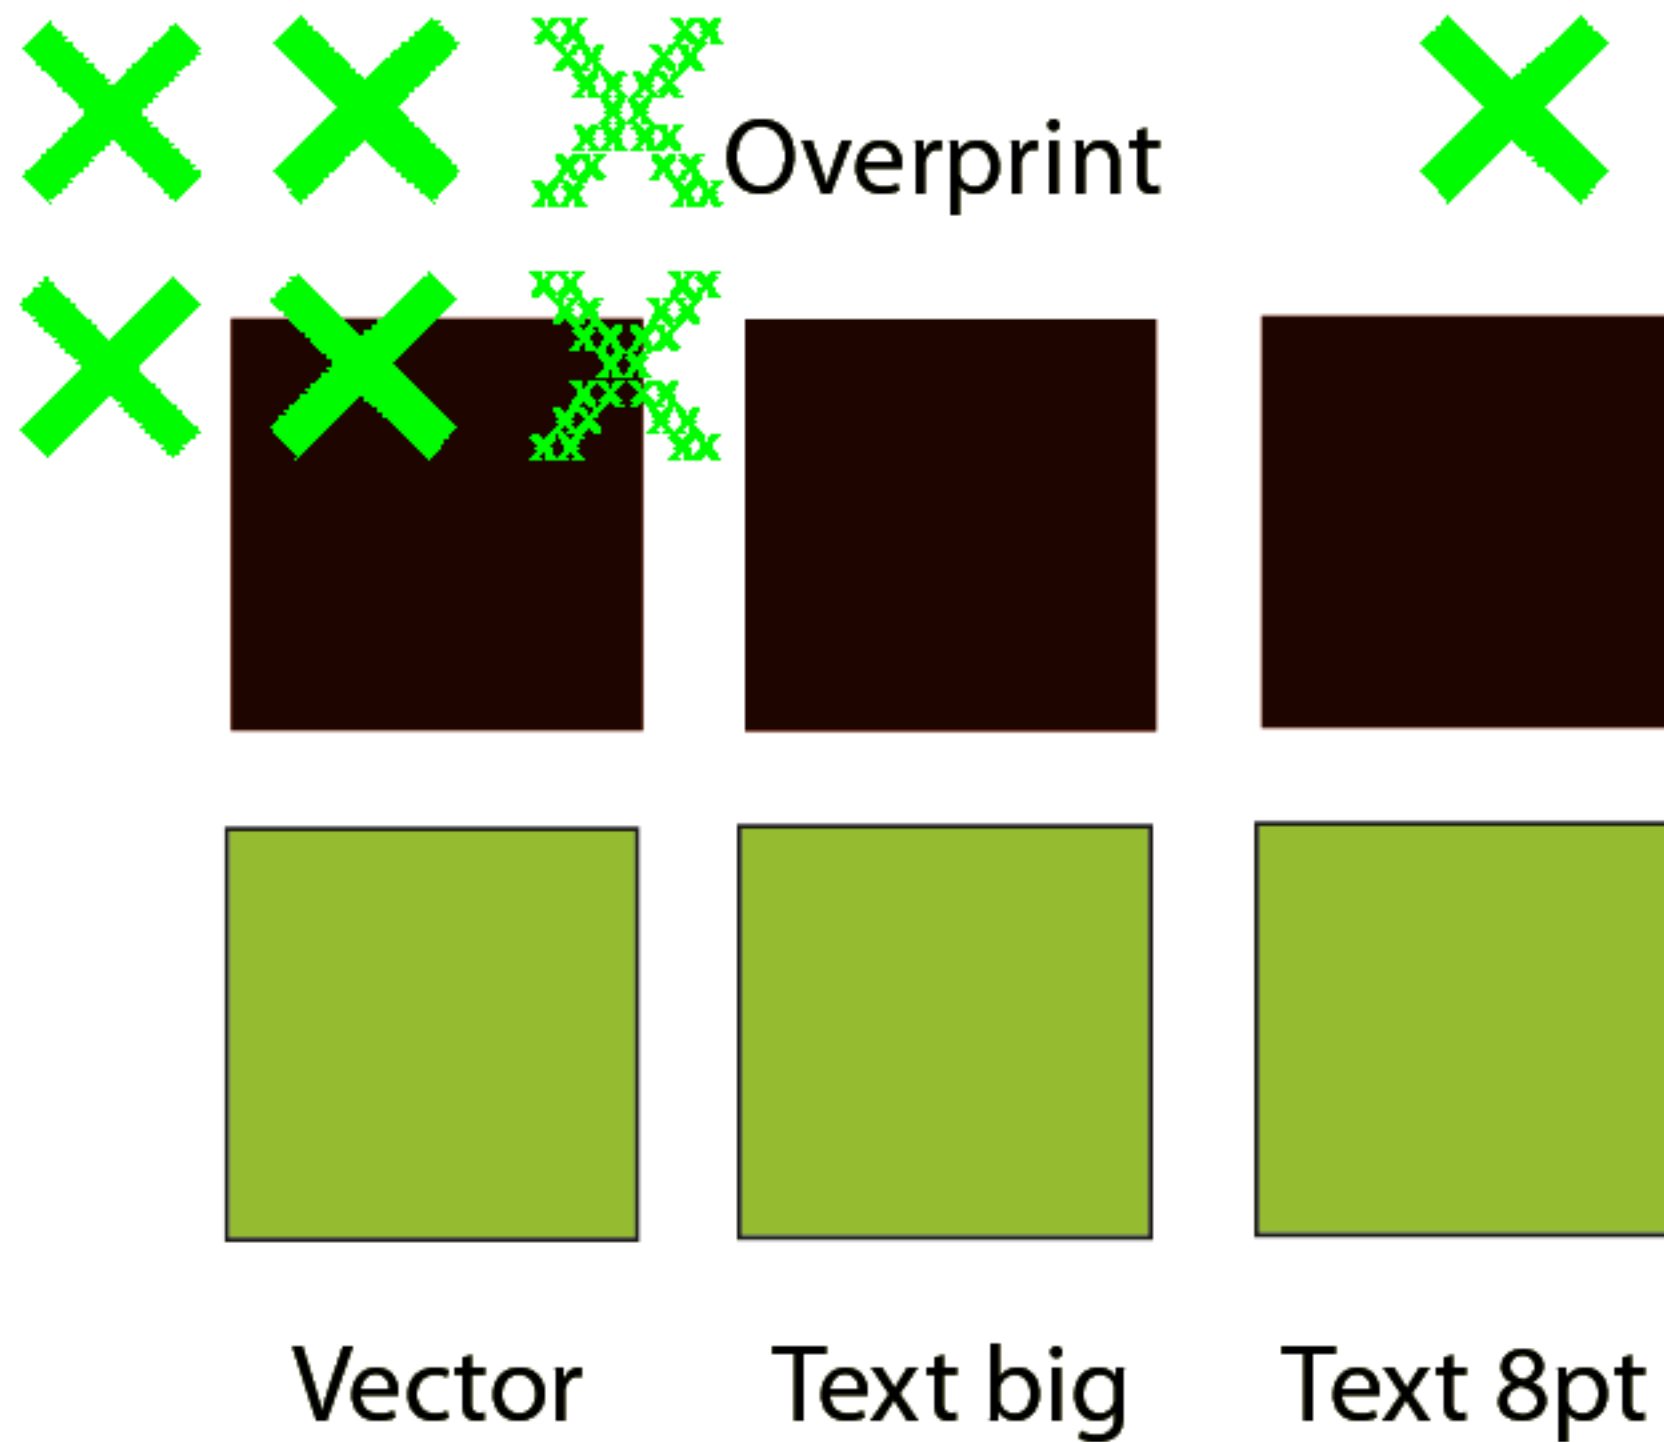

GWG 12.0 - White Overprint/Knockout

CMYK

Spot

If a **X** in white appear
the Overprint settings
were not respected.

If a **X** in Black or GWG Green
appear the Knockout settings
were not respected.